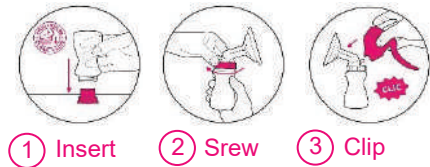

Stimulation and expression

KOLOR PLAY® is able to reproduce the 2 phases of breast-feeding:

- stimulation,
- expression.

Product features

Kitett range

- Elements compatible with the Kitett range

Design

- Compact, portable breast pump
- Kolor breast shield, multi-size to adapt perfectly to breast shape
- Ergonomic handle and feeding bottle

Fonctions

- 2 phases: stimulation and expression
- Easy to use, assemble and clean

Included:

- Kolor breast shield 24mm, wide (ref - K24L)
- Clean Valve
- Collector bottle
- Pump body
- Membrane and base
- Handle
- Feeding bottle stand
- Cap for keeping feeding bottle closed and storing milk after using breast pump
- KOLOR PLAY® breast pump accessory bag (breast shield, feeding bottle, ...)